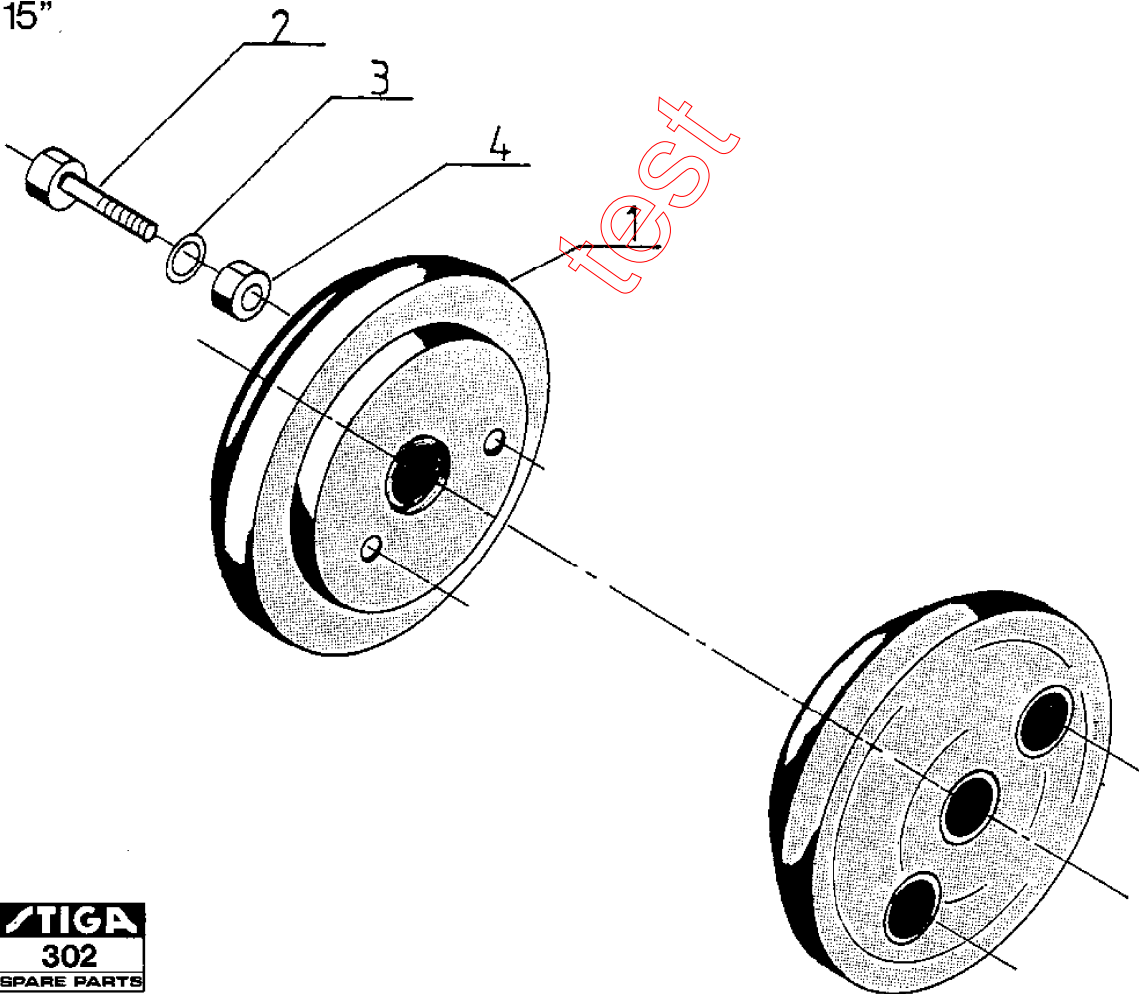

10"

15"

Section: WHEEL WEIGHT 15" ART.NO 14-1932-11

Pos.	Quantity	Spare part No	Description	Kit	Notes	New
	1932					
0		..14-1932-11	Wheel weights assy			
1	2	1489-0449-01	Wheel weight			
2	2	9997-1270-12	Screw			
3	2	9699-0037-02	Washer			
4	2	9799-1231-02	Nut			

test