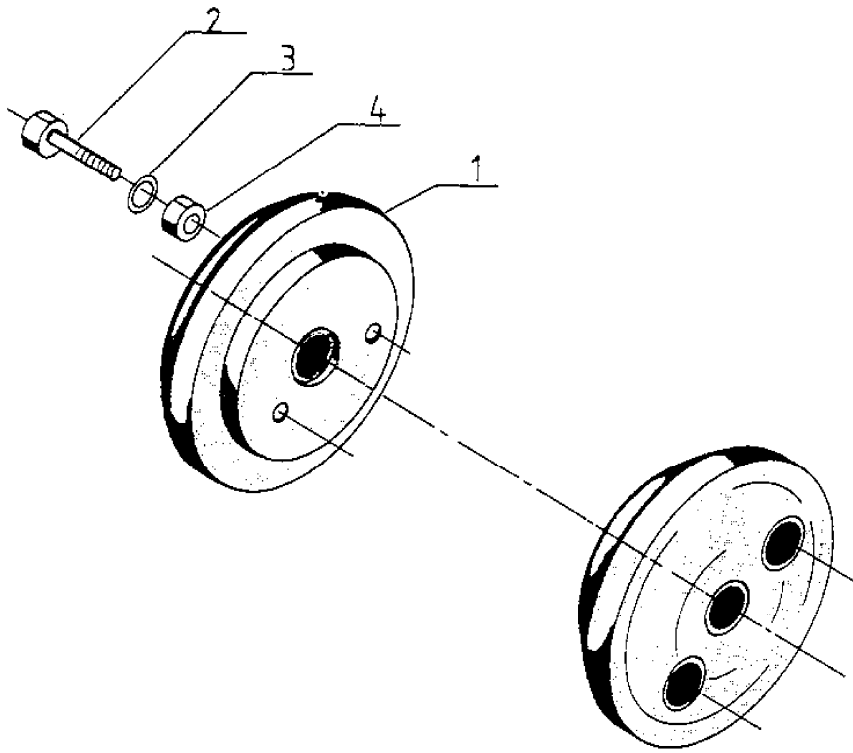

10"

15"

Section: WHEEL WEIGHT 15" ART.NO 14-1932-11

Pos.	Quantity	Spare part No	Description	Kit	Notes	New
	1932					
0		..14-1932-11	Wheel weights assy			
1	2	1489-0449-01	Wheel weight			
2	2	9997-1270-12	Screw			
3	2	9699-0037-02	Washer			
4	2	9799-1231-02	Nut			

test